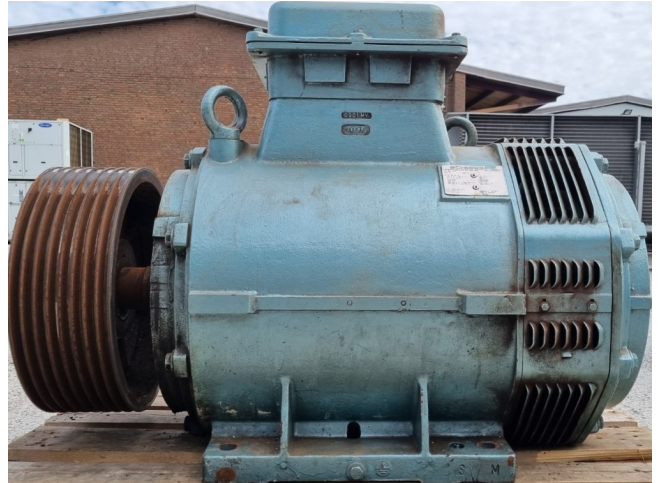

Schorch KN7280M

Specifications

Marka	Schorch
Rodzaj	KN7280M
kW	132
RPM	1475
Size & Weight	1100x660x860mm (LxWxH) - 680kg
50 Hz / 60 Hz	50hz/60hz
Stock	1

Description

Used Schorch KN7280M

Used Schorch KN7280M electric motor with the following specifications: 132 kW - 1475 RPM - 50hz/60hz-- ip23
Dimensions: 1100x660x860 mm
(LxWxH) - 680kg